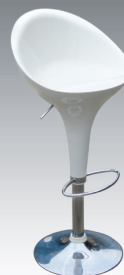

# Furniture Hire

**Convex Display Bench**  
1500w x 1100h x 700d  
\$220.00

**Built in Lockable Bench**  
1000w x 950h x 350d  
\$165.00

**Double A4 Brochure Display**  
\$25.00

**Plant Unit**  
\$75.00

**Apparel Racks  
for bags 'n' things**  
\$20.00

**Freestanding Zig Zag  
Brochure Display**  
\$80.00

**Meeting Table**  
900d x 250h  
\$80.00

**Dry Bar Table**  
600w x 1100h  
\$70.00

**Blue Directors Chair**  
\$35.00

**Black Bar Stool**  
\$45.00

GST or delivery and collection is not included in the above prices.

# Furniture Hire

Transparent Blue  
Bar Stool  
\$75.00

Black Chrome  
Bar Stool  
\$50.00

White Silver Stool  
\$45.00

Egg Bar Stool  
\$50.00

White or Black  
Suede Lounge  
\$75.00

White or Black  
Suede Ottoman  
\$70.00

Red Padded Tub  
\$80.00

White Timber Chair  
\$45.00

Anodised Alloy  
Brochure Stand  
\$85.00

Chrome Wire  
Brochure Stand  
\$75.00