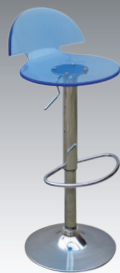

# Furniture Hire

**Convex Display Bench**  
1500w x 1100h x 700d  
\$220.00

**Built in Lockable Bench**  
1000w x 950h x 350d  
\$165.00

**Double A4 Brochure Display**  
\$25.00

**Plant Unit**  
\$75.00

**Apparel Racks  
for bags 'n' things**  
\$20.00

**Freestanding Zig Zag  
Brochure Display**  
\$80.00

**Meeting Table**  
900d x 250h  
\$80.00

**Dry Bar Table**  
600w x 1100h  
\$70.00

**Blue Directors Chair**  
\$35.00

**Black Bar Stool**  
\$45.00

GST or delivery and collection is not included in the above prices.

# Furniture Hire

Transparent Blue  
Bar Stool  
\$75.00

Black Chrome  
Bar Stool  
\$50.00

White Silver Stool  
\$45.00

Egg Bar Stool  
\$50.00

White or Black  
Suede Lounge  
\$75.00

White or Black  
Suede Ottoman  
\$70.00

Red Padded Tub  
\$80.00

White Timber Chair  
\$45.00

Anodised Alloy  
Brochure Stand  
\$85.00

Chrome Wire  
Brochure Stand  
\$75.00